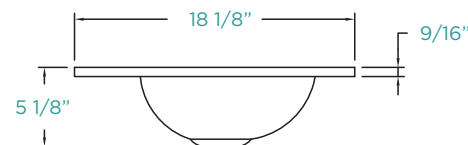

# SERENITY SINK GLASS

**36" x 18"**

*ATTENTION! Dimensions may vary by up to 3/8". It is highly recommended to pull all dimensions of actual model for installation and measuring purposes.*

**MODEL# VG3618W**