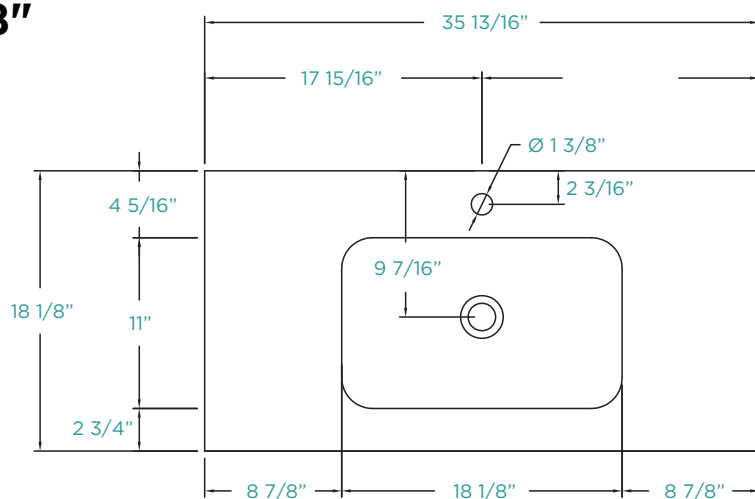

**SPECIFICATIONS / TECHNICAL DATA**

# SERENITY SINK GLASS

**36" x 18"**

*ATTENTION! Dimensions may vary by up to 3/8". It is highly recommended to pull all dimensions of actual model for installation and measuring purposes.*

**MODEL# VG3618W**