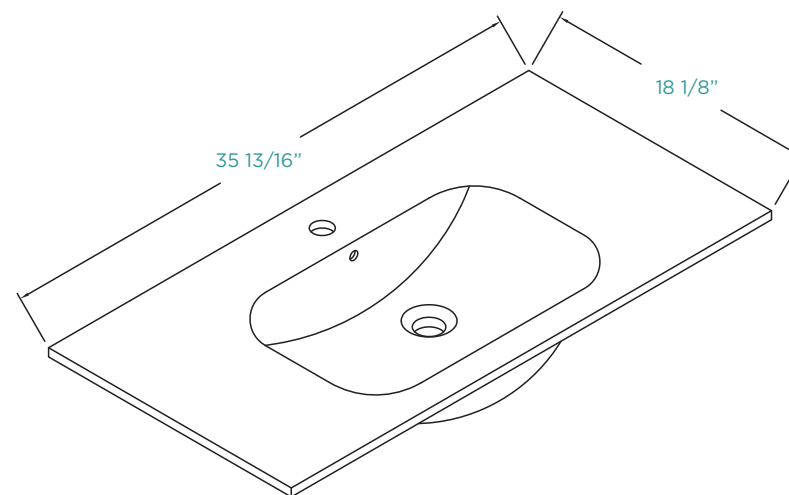

# SERENITY SINK GLASS

**36" x 18"**

*ATTENTION! Dimensions may vary by up to 3/8". It is highly recommended to pull all dimensions of actual model for installation and measuring purposes.*

**MODEL# VG3618W**